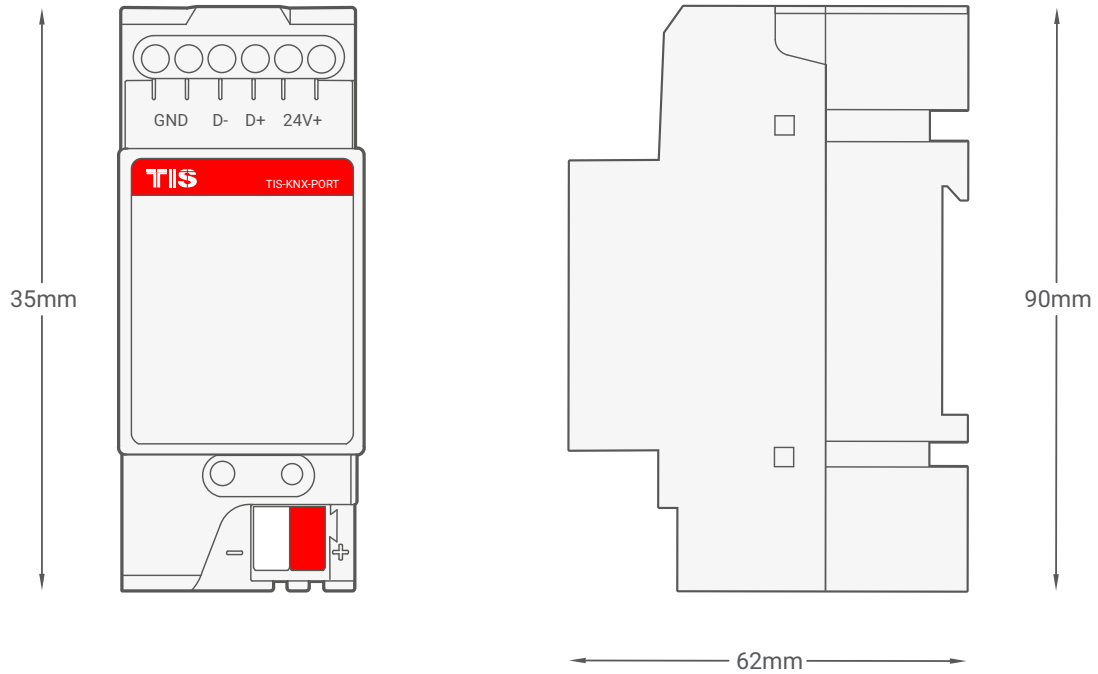

▲ TIS BUS-KNX Ağı Geçidi Bağlantı Diyagramı

TIS BUS-KNX AĞ GEÇİDİ

TIS

Model: TIS-KNX-PORT

▲ Modül Boyutları

TIS

Copyright © 2020 TIS, All Rights Reserved
TIS Logo is a Registered Trademark of Texas Intelligent System LLC in the United States of America. This company takes TIS Control Ltd. in other countries. All of the Specifications are subject to change without notice.